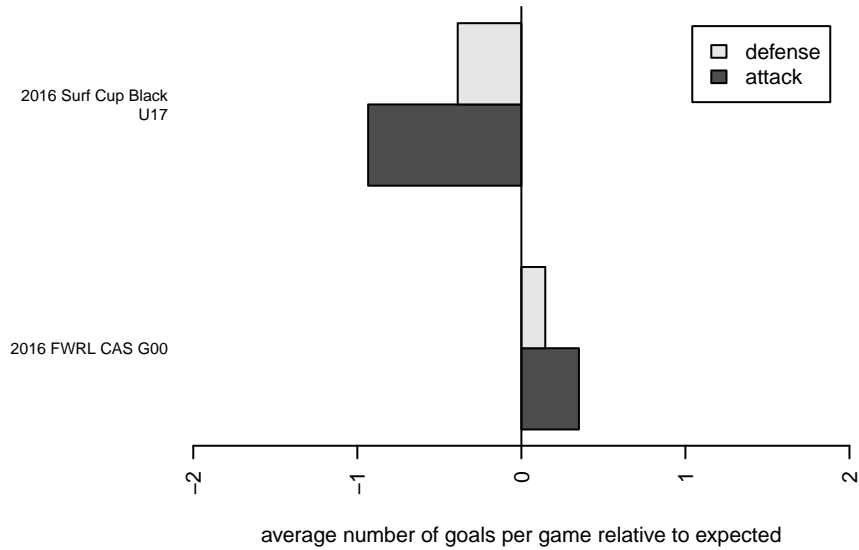

Legends FC South G00

, CAS
 G00 total strength=2386
 attack=192.1 defense=308.77

alt names used:
 Legends FC South G00 FC
 LEGENDS FC SOUTH G00 (CAS)

Venues played:
 2016 Surf Cup Black U17
 2016 FWRL CAS G00

Legends FC South G00
 Dots are actual minus expected GF (blue circles) and GA (red triangles).
 Blue line is smoothed change in attack strength. Red is smoothed change in defense strength.

**attack and defense variance (black dot)
relative to other teams
and top 10 in region**

**attack and defense rating
relative to others at age
and all opponents in last 13 months**

**attack and defense rating
relative to others at age
and all opponents in last 13 months**

Performance relative to 13 month average

Performance relative to 13 month average

Distribution of opponents
Red = Lose zone, Blue = Win zone, Green = Even
Black line separates win/lose zones

lot. A=Neither has attack advantage, B=Opponent has both attack and defense advantage, C=Opponent has both attack and defense disadvantage, D=Both have