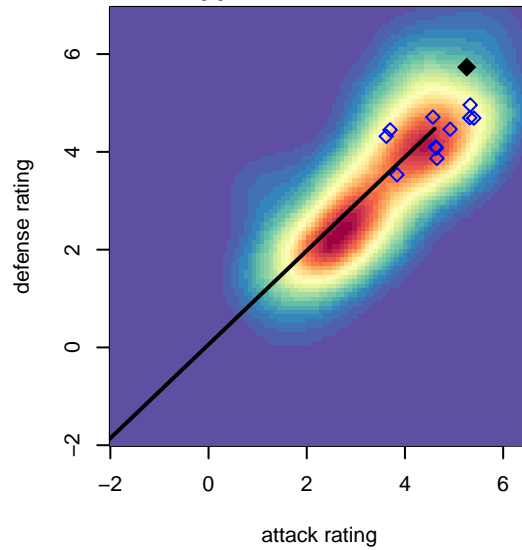

**attack and defense rating
relative to others at age
and all opponents in last 13 months**