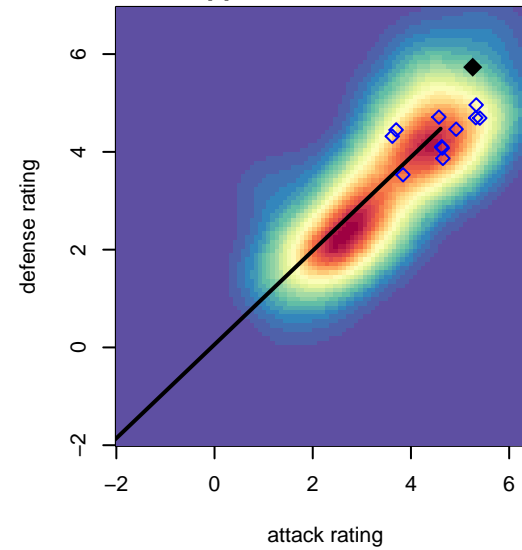

Legends FC South G00

, CAS
 G00 total strength=2386
 attack=192.1 defense=308.77

alt names used:
 Legends FC South G00 FC
 LEGENDS FC SOUTH G00 (CAS)

Venues played:
 2016 Surf Cup Black U17
 2016 FWRL CAS G00

Legends FC South G00
 Dots are actual minus expected GF (blue circles) and GA (red triangles).
 Blue line is smoothed change in attack strength. Red is smoothed change in defense strength.

**attack and defense variance (black dot)
relative to other teams
and top 10 in region**

**attack and defense rating
relative to others at age
and all opponents in last 13 months**

**attack and defense rating
relative to others at age
and all opponents in last 13 months**

Performance relative to 13 month average

Performance relative to 13 month average

Distribution of opponents
Red = Lose zone, Blue = Win zone, Green = Even
Black line separates win/lose zones

lot. A=Neither has attack advantage, B=Opponent has both attack and defense advantage, C=Opponent has both attack and defense disadvantage, D=Both have