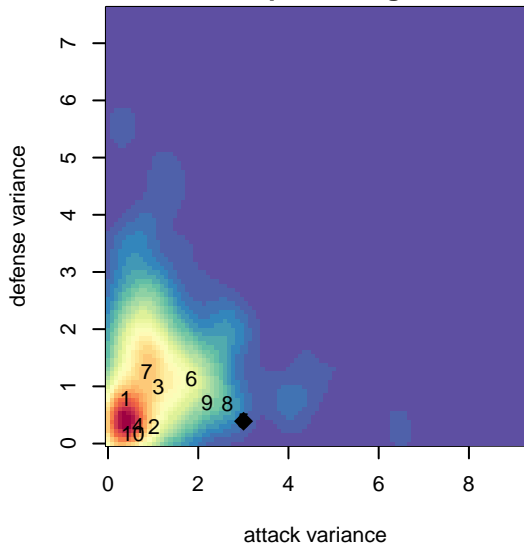

Legends FC South G00

, CAS
 G00 total strength=2386
 attack=192.1 defense=308.77

alt names used:
 Legends FC South G00 FC
 LEGENDS FC SOUTH G00 (CAS)

Venues played:
 2016 Surf Cup Black U17
 2016 FWRL CAS G00

Legends FC South G00
 Dots are actual minus expected GF (blue circles) and GA (red triangles).
 Blue line is smoothed change in attack strength. Red is smoothed change in defense strength.

**attack and defense variance (black dot)
relative to other teams
and top 10 in region**

Performance relative to 13 month average

Distribution of opponents
Red = Lose zone, Blue = Win zone, Green = Even
Black line separates win/lose zones

lot. A=Neither has attack advantage, B=Opponent has both attack and defense advantage, C=Opponent has both attack and defense disadvantage, D=Both have